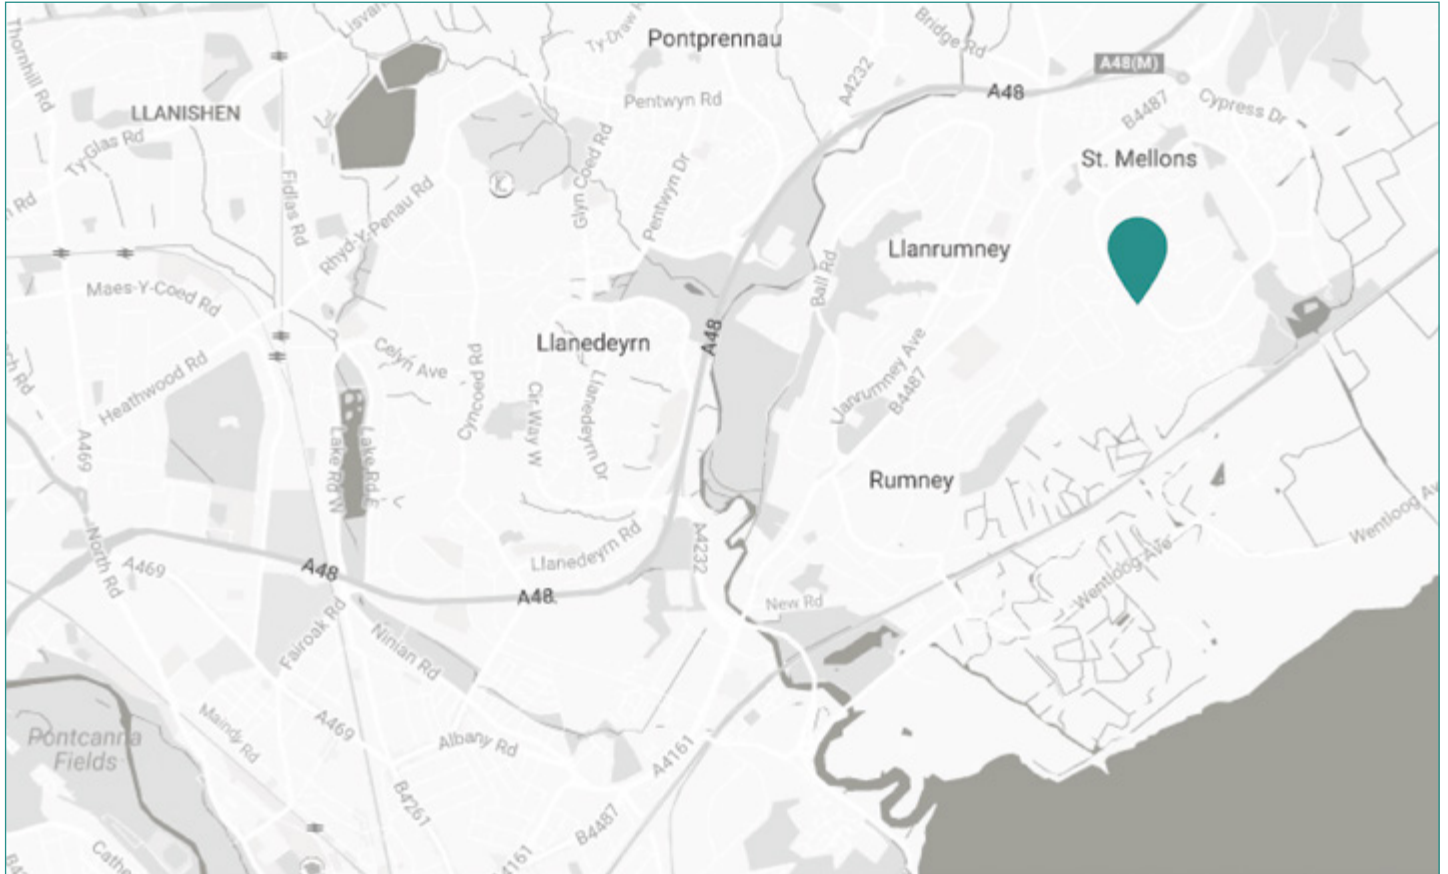

Lavender Fields Meysydd Lafant

Newport Road
Rumney
CF3 3XG

INTRODUCTION

Lavender Fields is situated to the East of Cardiff.

Local amenities include a convenience store within a 10 minute walk and a post office within 20 minute walk from the development. There are also local primary and high schools located nearby.

Rumney Partnership Hub is a 25 minute walk away and includes a library, camera club and an IT suite with links to a range of local Council services. Eastern Leisure Centre is a 15 minute walk away providing various sporting activities including a gym and pool.

The nearest doctors is Rumney Primary Care Services based on Barmouth Road, which is only a 5 minute drive and approximately a 25 minute walk from the site.

TRAIN

The nearest mainline train station is Cardiff Central which is a 25-30 minute cycle ride from Llanrumney. The nearest local train station is Queen Street which is a 25 minute cycle ride from the site.